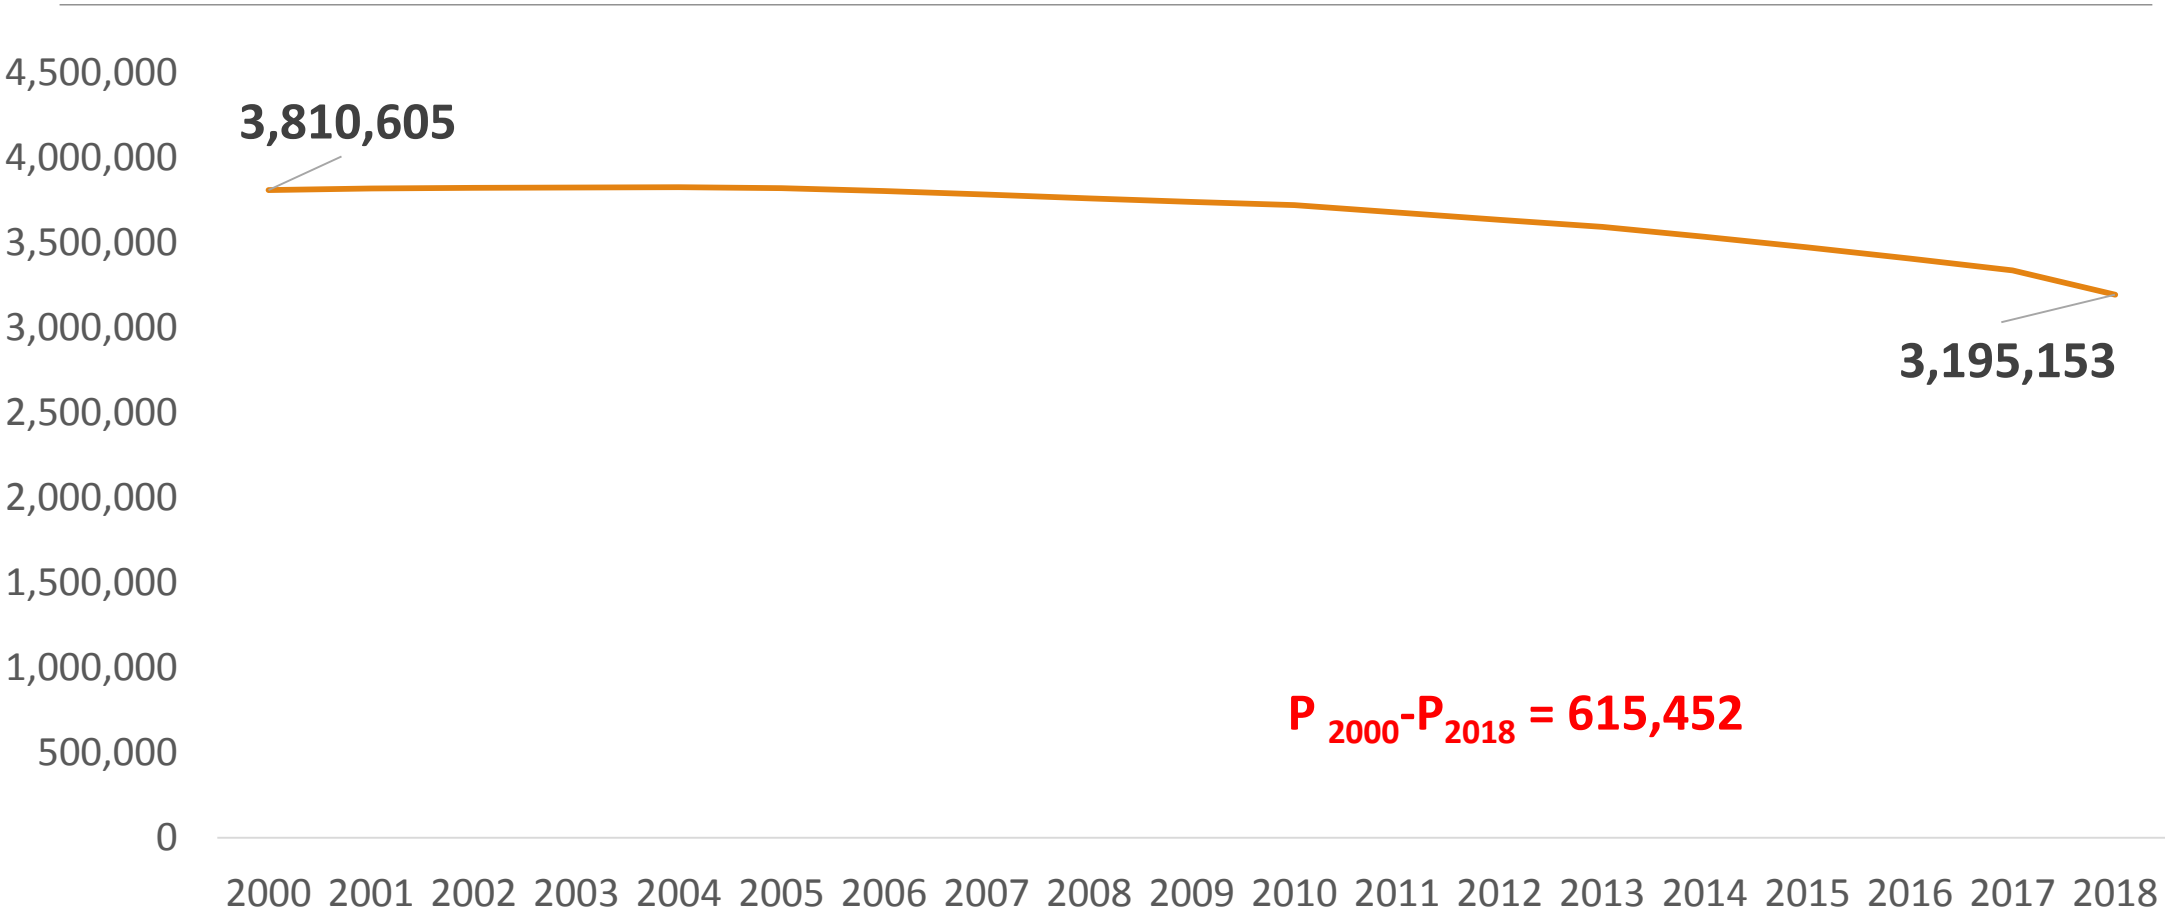

Puerto Rico Demographic Data

JUDITH RODRÍGUEZ FIGUEROA, DEMOGRAPHER

MAY 3, 2019

SAN JUAN, PUERTO RICO

Population Structure by Age and Sex

Population Trends 2000-2018

Natural Population Growth 1950-2018

Live Births 2000,2010 and 2018

2018 Fertility Rate

**Under the replacement
level of 2.1**

2017 Median Age by Sex

Population Forecast

Between 2020 and 2040 a population reduction of 23.2% or 740,557 habitants, is expected.

Source: US Census Bureau, International Data Base