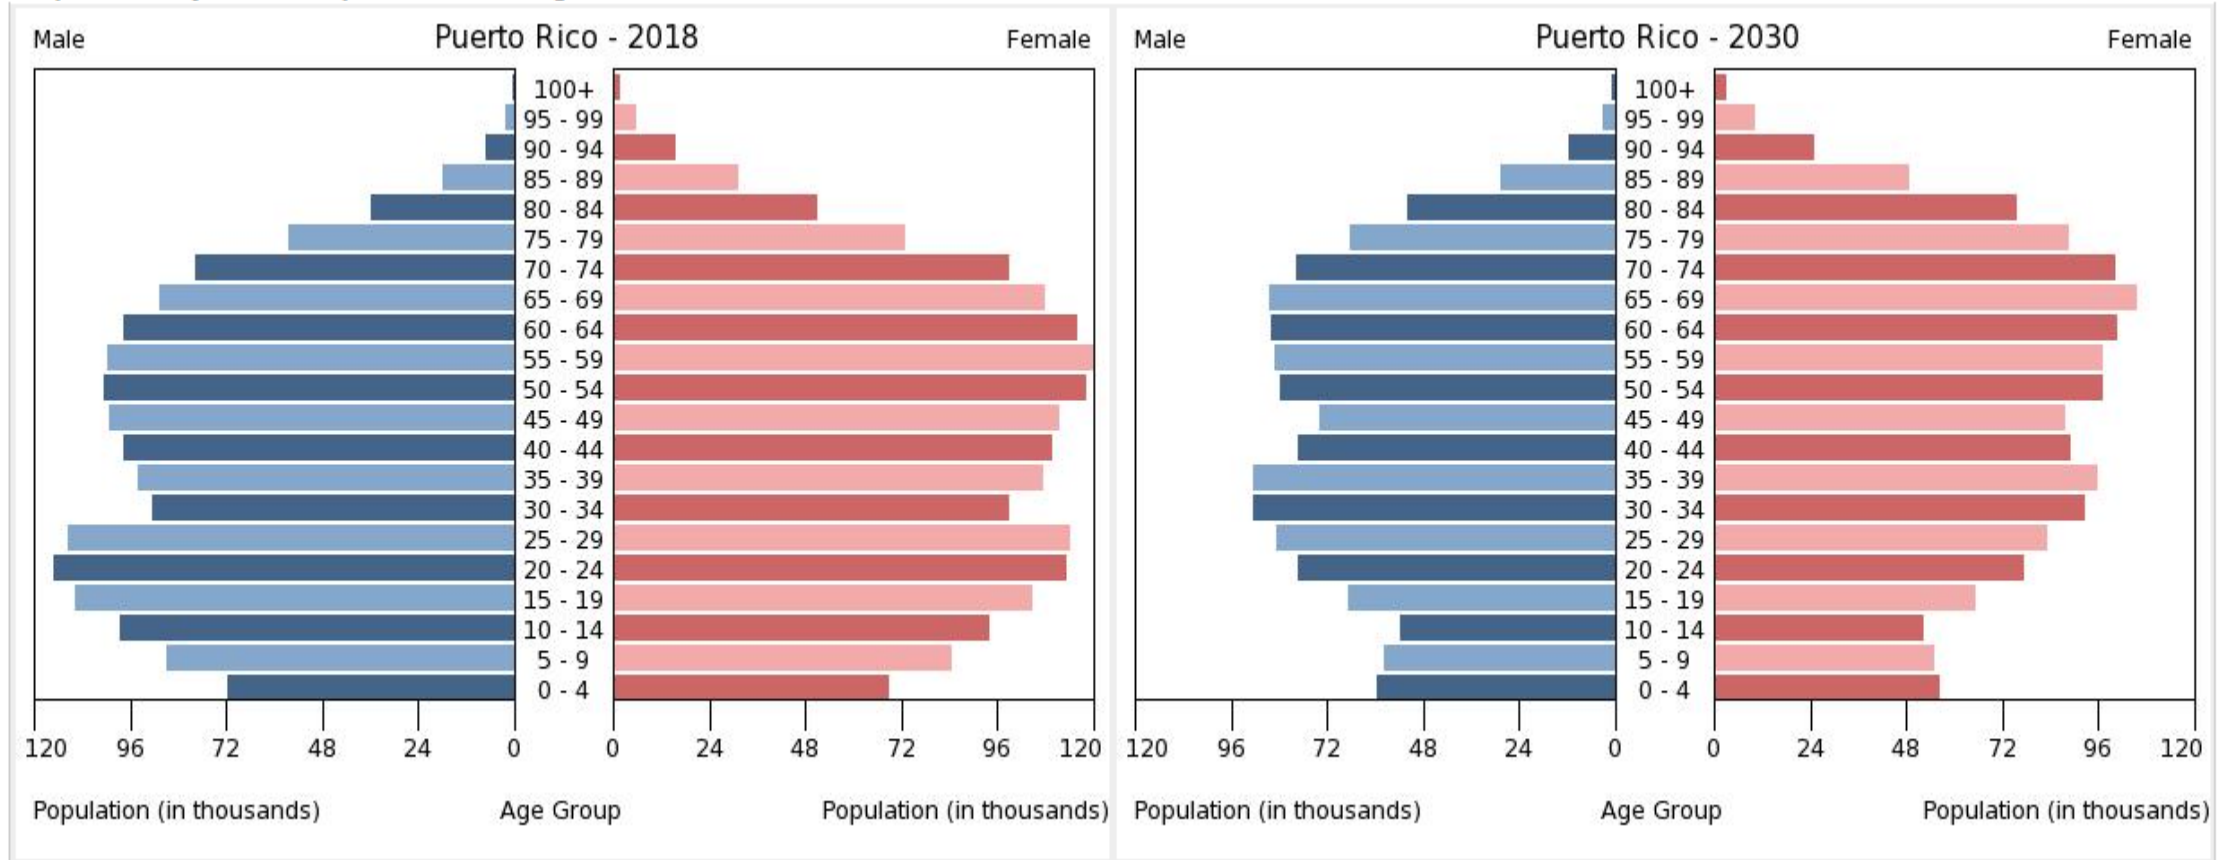

Populations by Age and Sex 2018 vs 2030