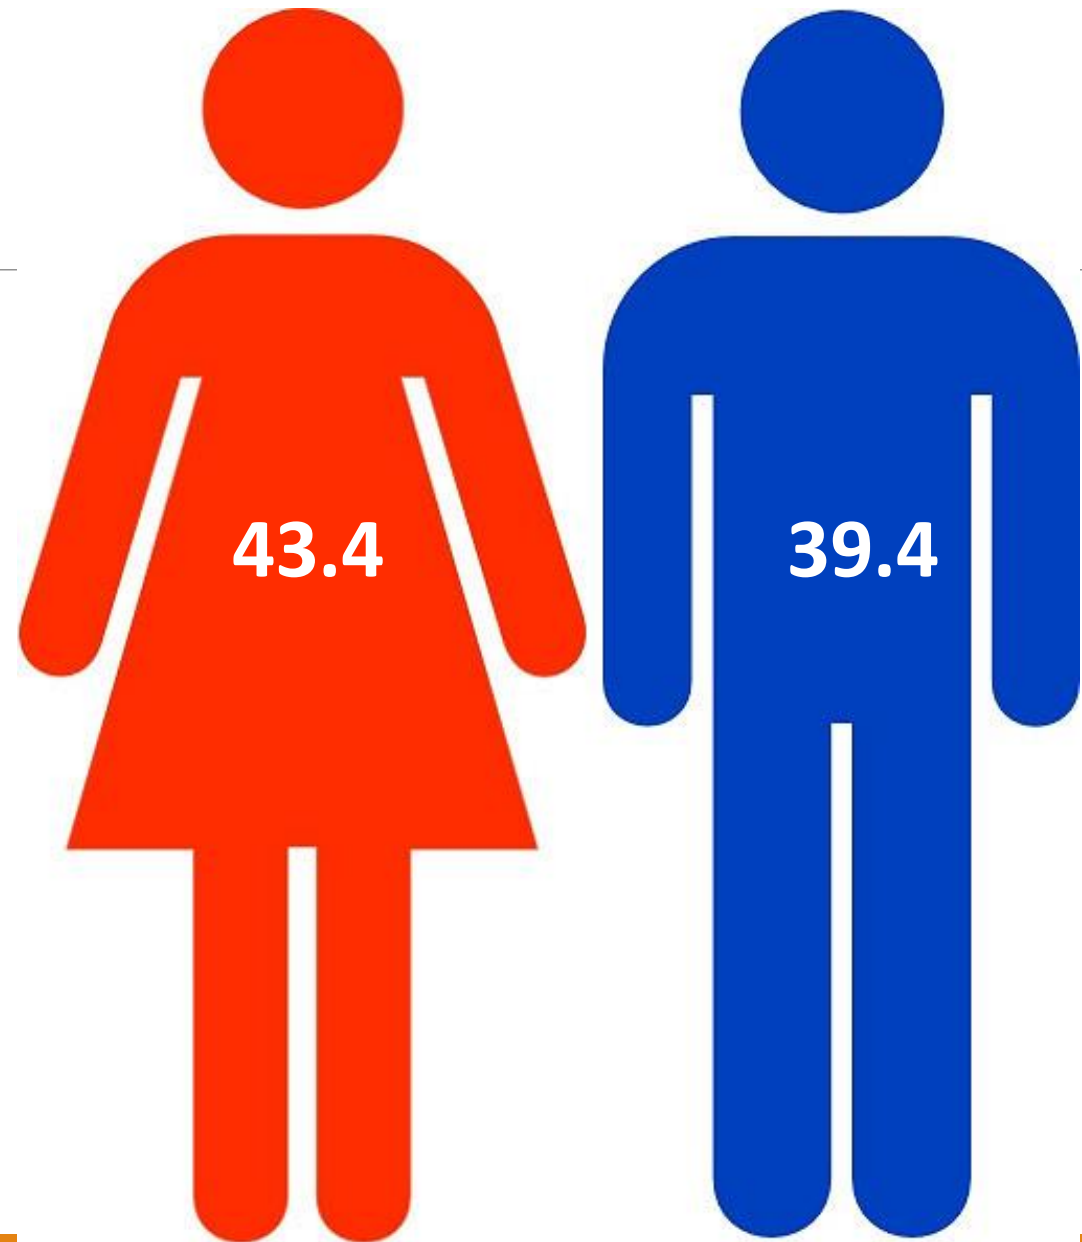

Puerto Rico Demographic Data

JUDITH RODRÍGUEZ FIGUEROA, DEMOGRAPHER

MAY 3, 2019

SAN JUAN, PUERTO RICO

Population Structure by Age and Sex

Population Trends 2000-2018

Natural Population Growth 1950-2018

Live Births 2000,2010 and 2018

2018 Fertility Rate

**Under the replacement
level of 2.1**

2017 Median Age by Sex

Population Forecast

Between 2020 and 2040 a population reduction of 23.2% or 740,557 habitants, is expected.

Source: US Census Bureau, International Data Base