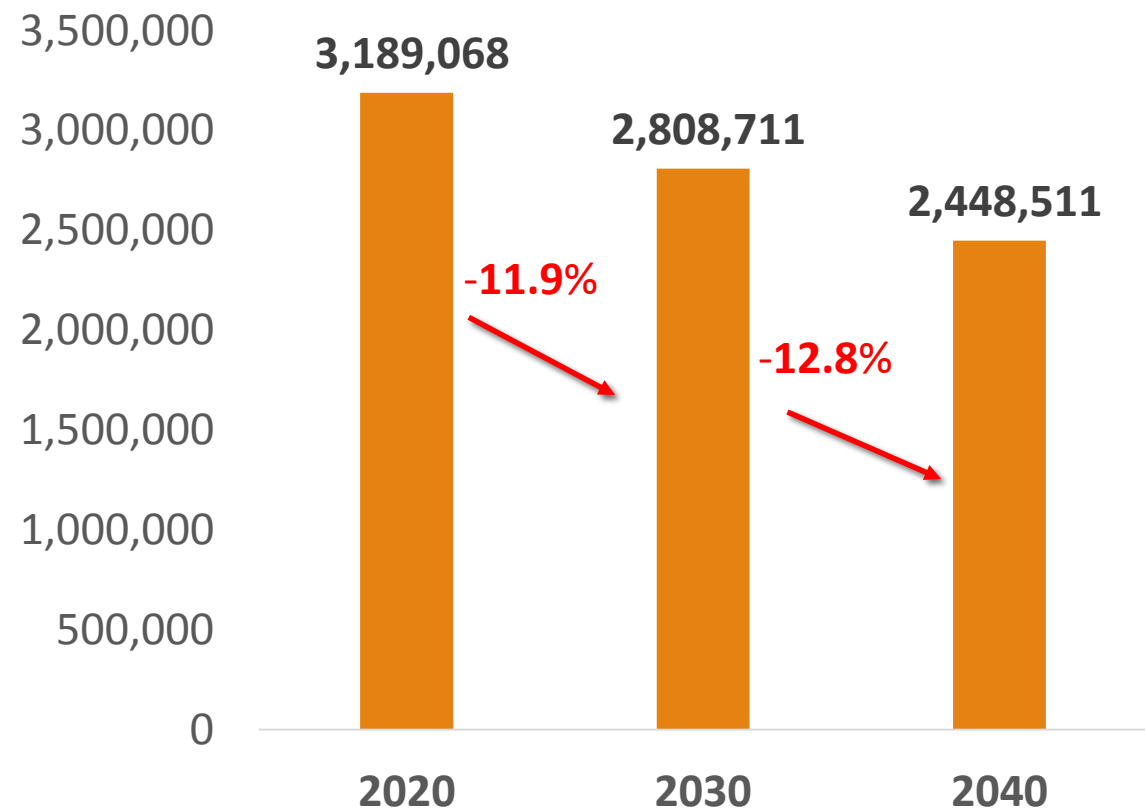

Puerto Rico Demographic Data

JUDITH RODRÍGUEZ FIGUEROA, DEMOGRAPHER

MAY 3, 2019

SAN JUAN, PUERTO RICO

Population Structure by Age and Sex

Population Trends 2000-2018

Natural Population Growth 1950-2018

Live Births 2000,2010 and 2018

2018 Fertility Rate

**Under the replacement
level of 2.1**

2017 Median Age by Sex

Population Forecast

Between 2020 and 2040 a population reduction of 23.2% or 740,557 habitants, is expected.

Source: US Census Bureau, International Data Base