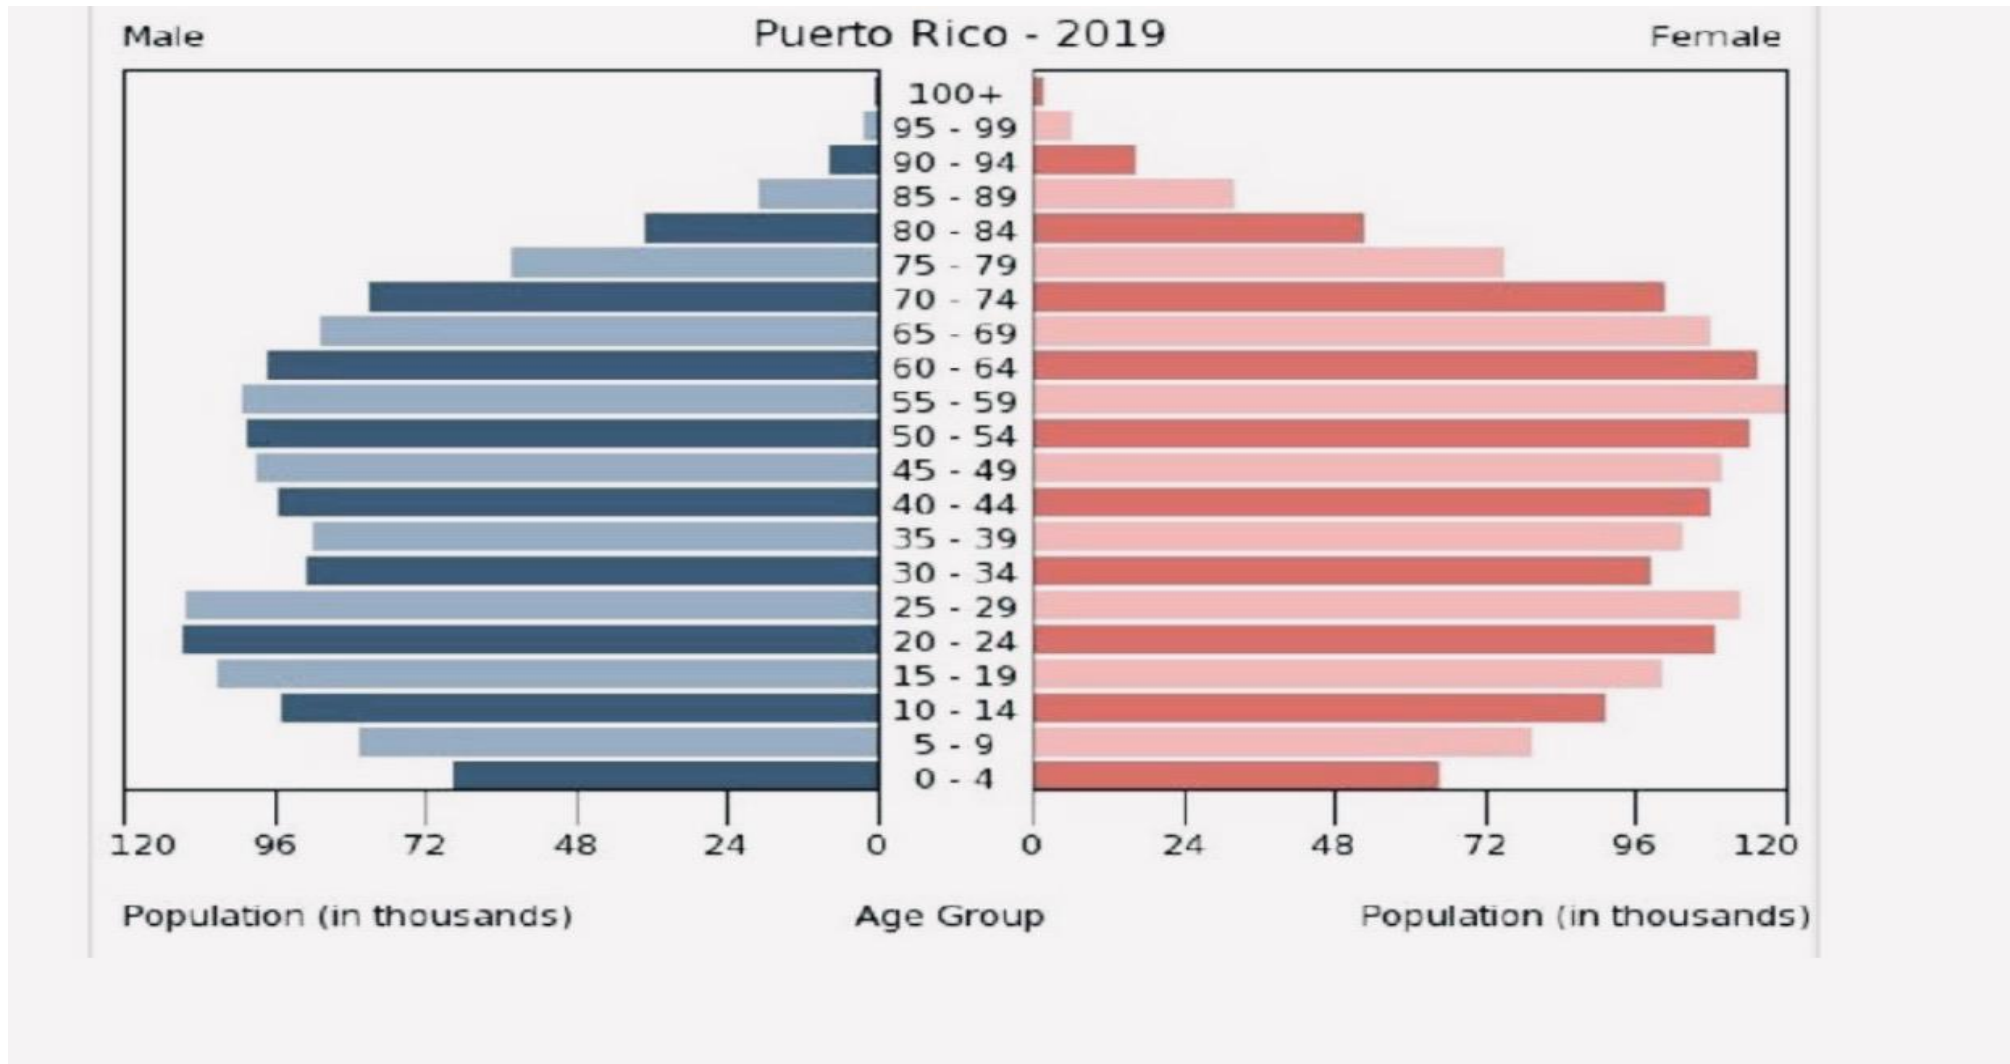

Puerto Rico Demographic Data

JUDITH RODRÍGUEZ FIGUEROA, DEMOGRAPHER

MAY 3, 2019

SAN JUAN, PUERTO RICO

Population Structure by Age and Sex

Population Trends 2000-2018

Natural Population Growth 1950-2018

Live Births 2000,2010 and 2018

2018 Fertility Rate

**Under the replacement
level of 2.1**

2017 Median Age by Sex

Population Forecast

Between 2020 and 2040 a population reduction of 23.2% or 740,557 habitants, is expected.

Source: US Census Bureau, International Data Base