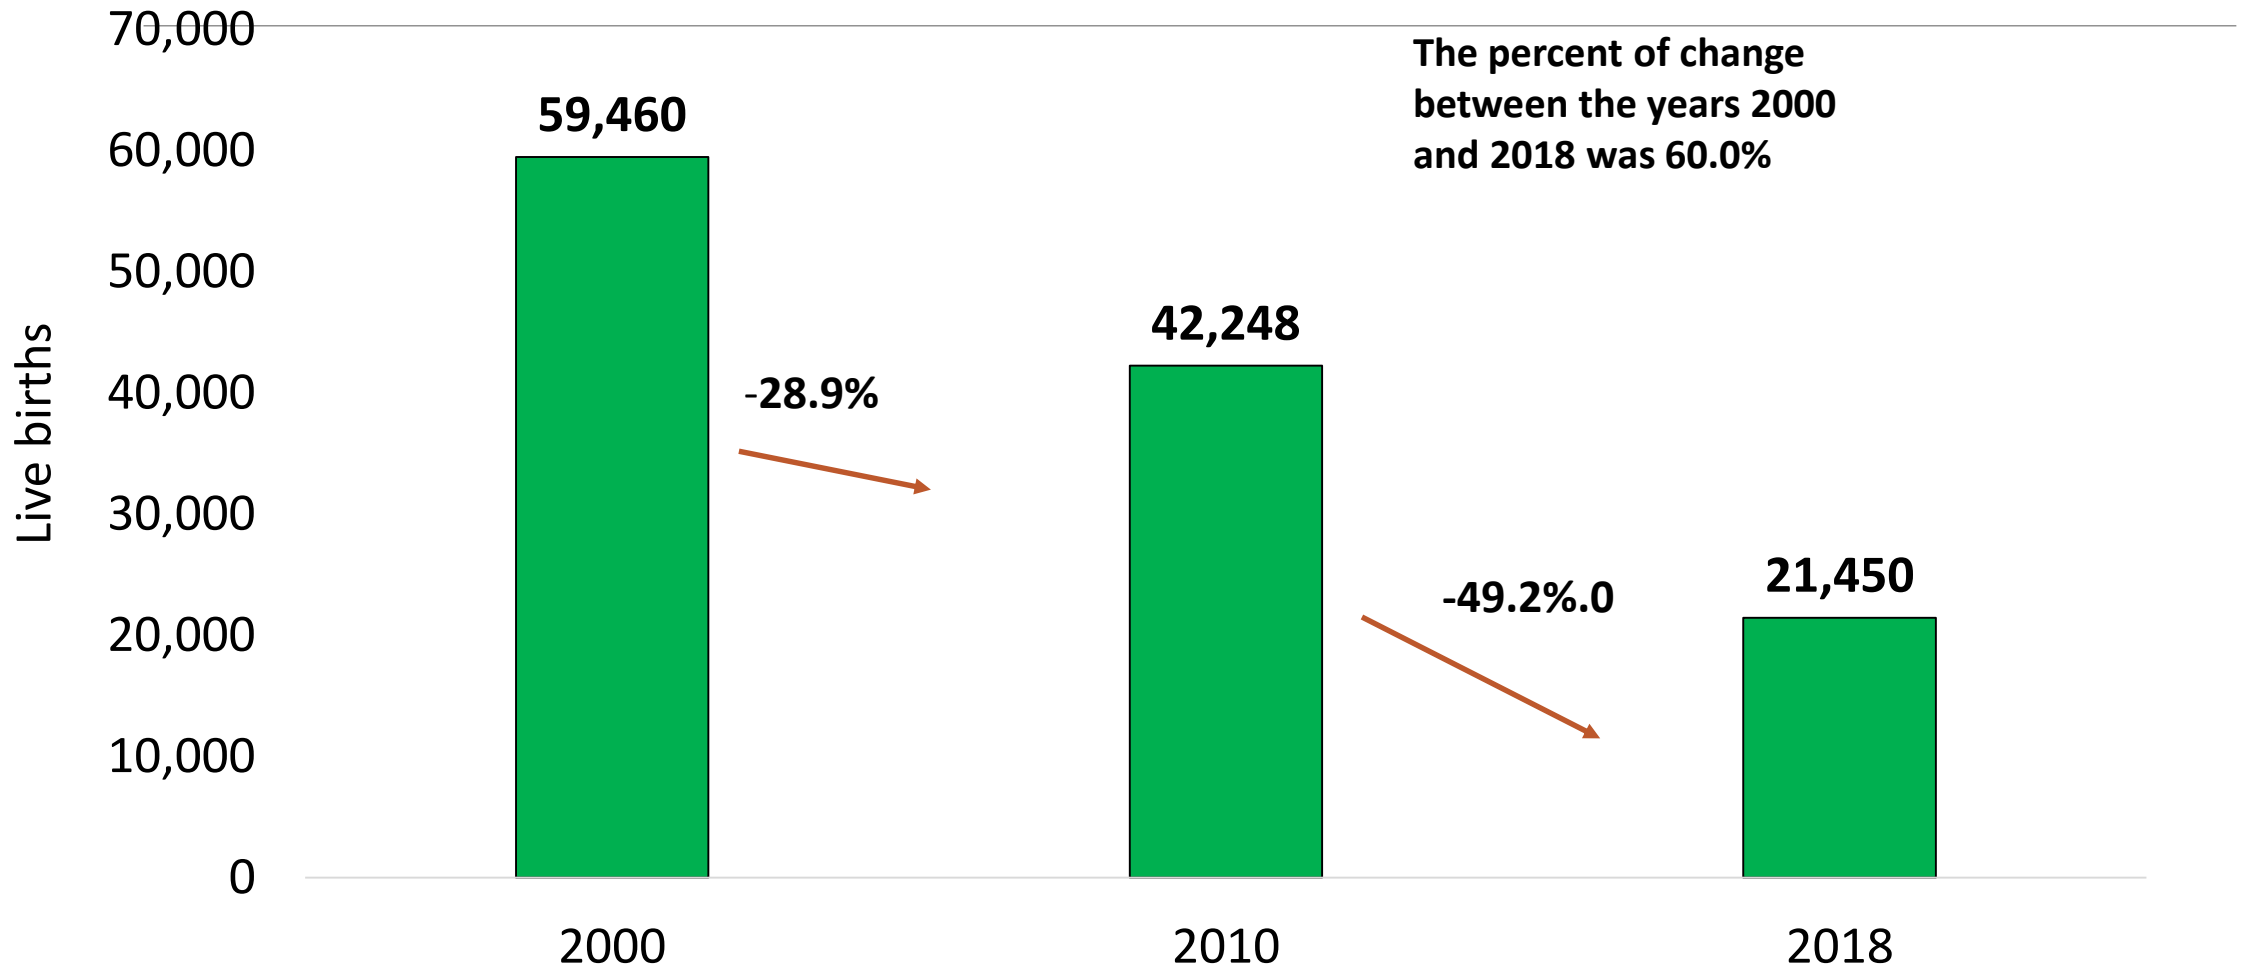

Puerto Rico Demographic Data

JUDITH RODRÍGUEZ FIGUEROA, DEMOGRAPHER

MAY 3, 2019

SAN JUAN, PUERTO RICO

Population Structure by Age and Sex

Population Trends 2000-2018

Natural Population Growth 1950-2018

Live Births 2000,2010 and 2018

2018 Fertility Rate

**Under the replacement
level of 2.1**

2017 Median Age by Sex

Population Forecast

Between 2020 and 2040 a population reduction of 23.2% or 740,557 habitants, is expected.

Source: US Census Bureau, International Data Base