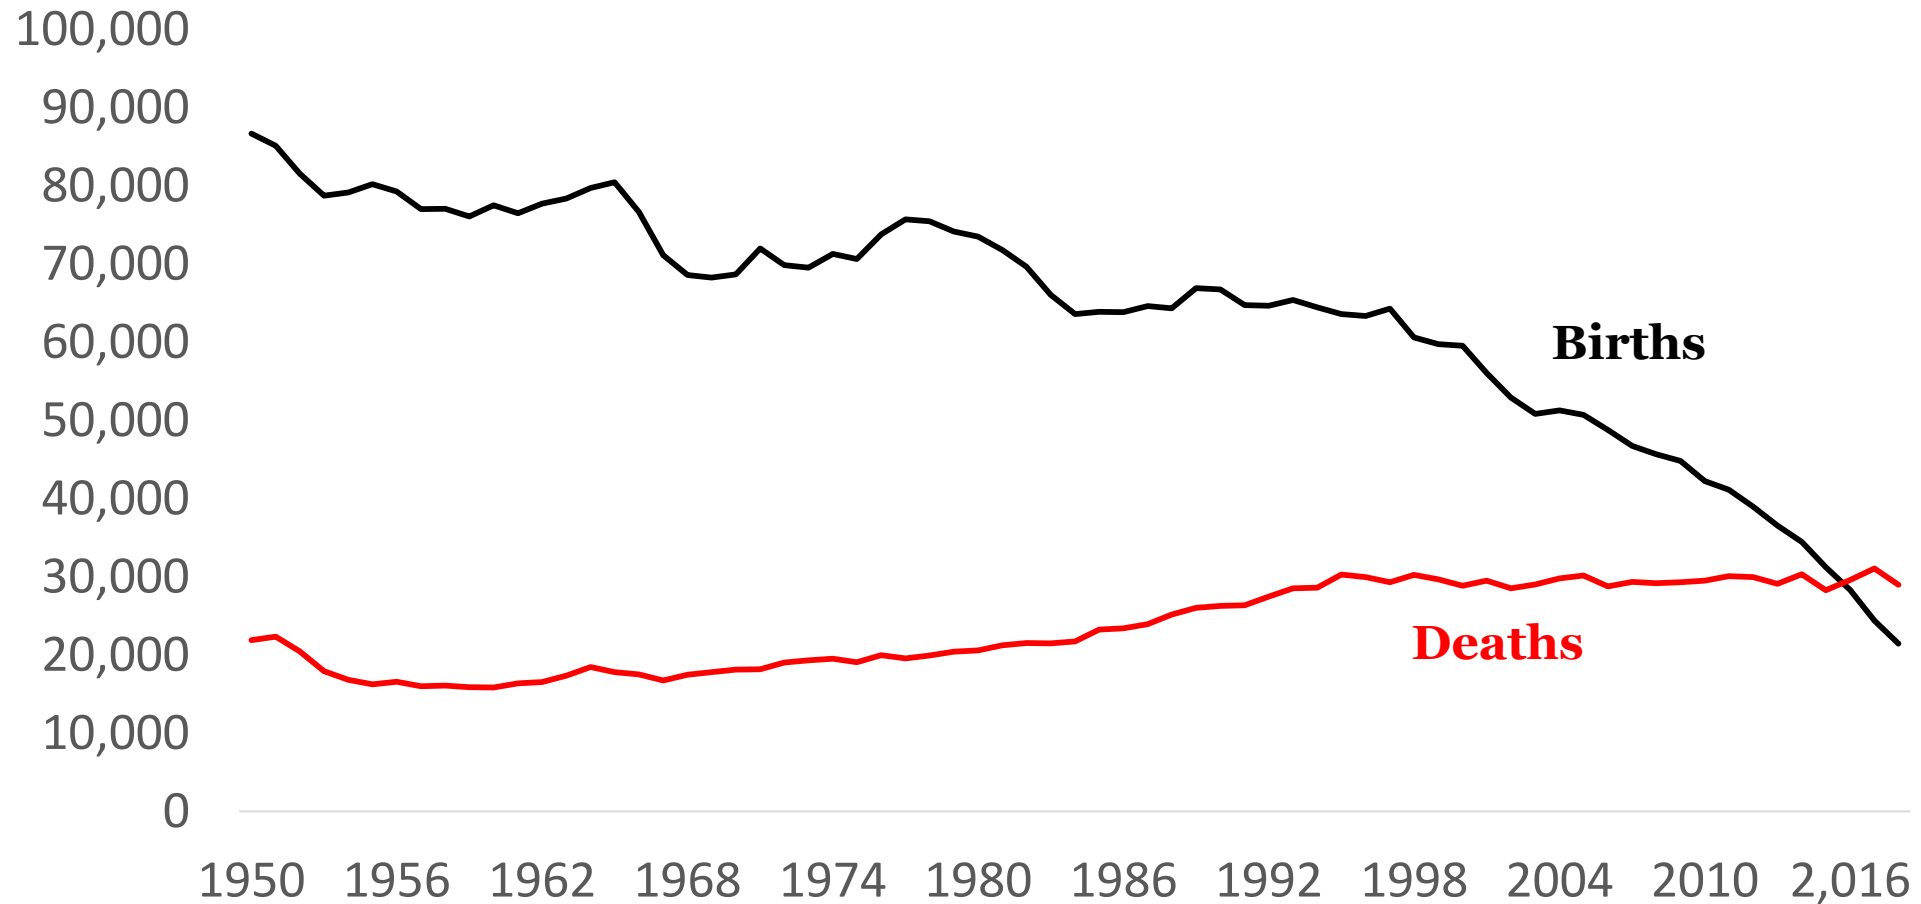

Puerto Rico Demographic Data

JUDITH RODRÍGUEZ FIGUEROA, DEMOGRAPHER

MAY 3, 2019

SAN JUAN, PUERTO RICO

Population Structure by Age and Sex

Population Trends 2000-2018

Natural Population Growth 1950-2018

Live Births 2000,2010 and 2018

2018 Fertility Rate

**Under the replacement
level of 2.1**

2017 Median Age by Sex

Population Forecast

Between 2020 and 2040 a population reduction of 23.2% or 740,557 habitants, is expected.

Source: US Census Bureau, International Data Base